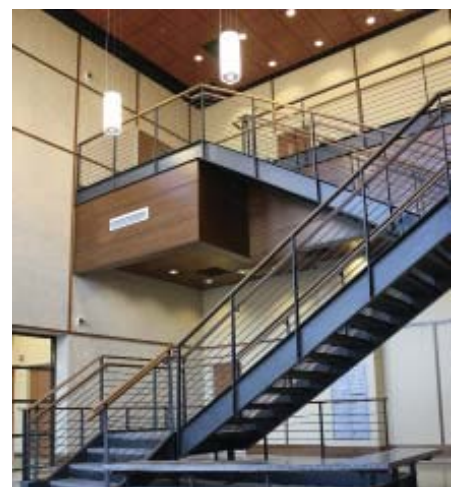

Duke Energy Innovation Center

81 Technology Drive
Anderson, SC
29625

PROPERTY FEATURES

This Innovation Center is a LEED-Certified, Gold-Rated 'green' facility developed in partnership with Clemson and Duke Energy. Tenants in the building include Clemson researchers as well as academic startups.

AMENITIES: Secure rooms for sensitive work (SCIF), shared conference room, break room

LOCATION: Adjacent to Hwy. 187 and Clemson University's Advanced Material Research Lab; also within 4 miles of Interstate I-85 and 7 miles from Clemson's main campus

LEASE OPPORTUNITIES: Office space with full service and flexible pricing with longer terms

ABOUT SCRA'S INNOVATION CENTERS

SCRA's Innovation Centers offer state-of-the-art facilities for emerging companies and academic institutions. They provide wet labs, research facilities and collaboration spaces essential to advance technology as well as to grow and attract companies to South Carolina.

CONTACT

Randy Cutts, Director of Facilities for SCRA
randy.cutts@scra.org or 843-760-3220